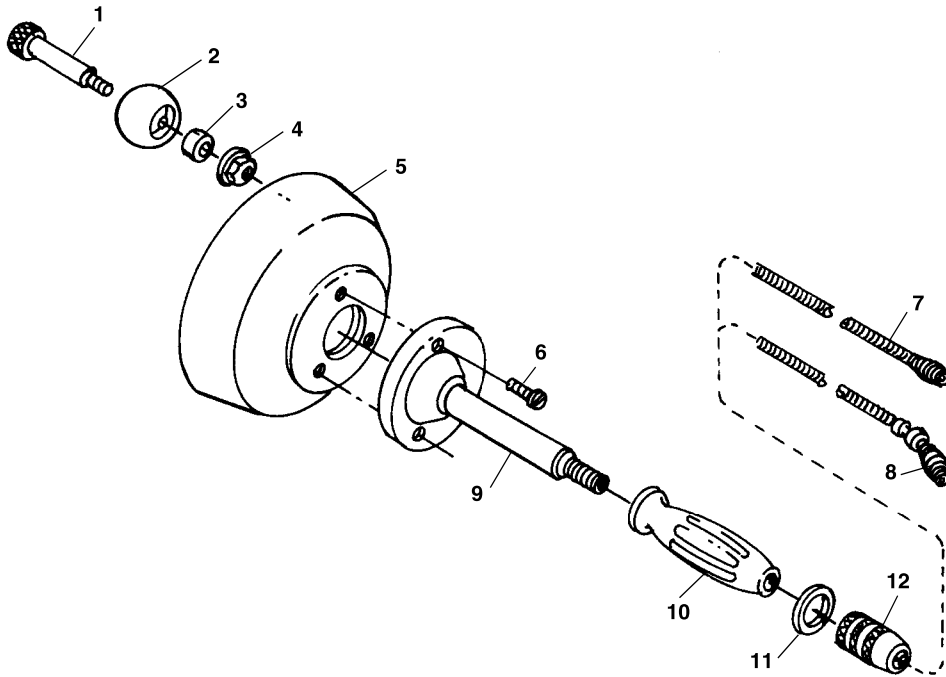

K-25 Hand Spinner

NOTE: Order parts by Catalog Number only.
DO NOT order by Reference Number.

Ref. No.	Catalog No.	Description
—	58890	K-25 - BP w/C-1-IC
—	58895	K-25 - DH w/C-2-IC
1	50632	Shoulder Screw
2	61745	Knob
3	50642	Spacer
4	27517	Lock Nut
5	50637	Cable Container Assembly (Includes Ref. 1,2,3,4,6)
6	61540	Screw
7	56782	C-1 - IC
8	56787	C-2 - IC
9	60735	Guide Tube & Flange
10	76765	Handle Grip
11	60725	Retaining Ring
12	60720	Chuck

K-26 Hand Spinner

Ref. No.	Catalog No.	Description
—	59812	K-26 Hand Spinner
1	62225	C-1
2	60777	Chuck Assembly
3	42580	Retaining Ring (2)
4	60782	Guide Tube Handle Assembly
5	84460	Thrust Washer
6	80205	Thrust Washer
7	27517	Lock Nut
8	60787	Cable Container
9	60060	Washer
10	60792	Knob
11	60797	3/8" x 1 3/4" Shoulder Bolt
12	61447	5/8" - 18 Hex Jam Nut